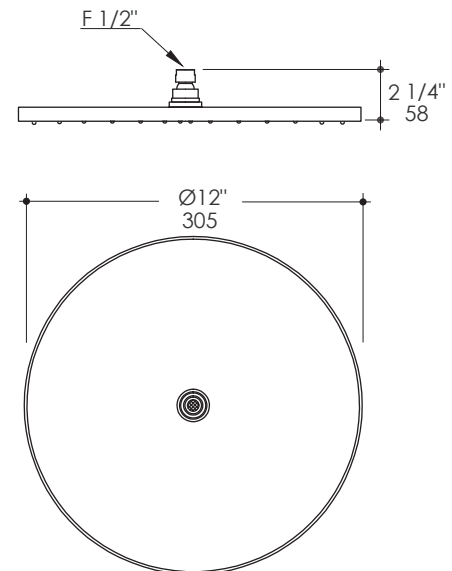

Minimal Shower Head Item #0426

Features:

- Tilting round rain shower head
- Brass construction with 126 rubber nozzles
- Ceiling-mount installation recommended
- Arm and flange sold separately

Recommended Accessories:

- Item #0169: Ceiling-mount round shower arm with flange
- Item #0140SP: Built-in single-lever mixer with lever handle and escutcheon

Finish Options:

CR - Polished Chrome

Product Specifications:

Notes:

Drawings provided herein are meant to give the user an idea of the product and are not made to scale. The size in inches is rounded up to the nearest 1/16".