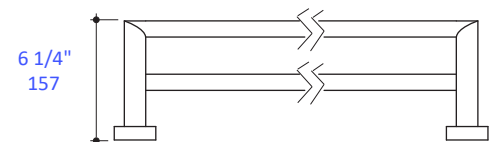

Features:

- Wall-mount towel bar
- Includes mounting hardware
- Plated brass construction

Finish Options:

- CR - Polished Chrome
- PN - Polished Nickel
- NI - Brushed Nickel
- BG - Brushed Gold
- 44 - Matte Black

Codes + Standards:

- Meets and exceeds applicable national codes and standards

LACAVA reserves the right to revise any dimension or information on this sheet without notice. Dimensions are nominal and may vary within an industry accepted tolerance of 1/4". Drawings provided herein are meant to give the user an idea of the product and are not made to scale. Location of plumbing is meant for reference, your specific application may vary.