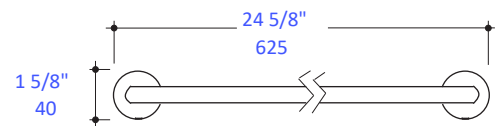

Features:

- Wall-mount towel bar
- Includes mounting hardware
- Plated brass construction

Finish Options:

- CR - Polished Chrome
- PN - Polished Nickel
- NI - Brushed Nickel
- BG - Brushed Gold
- 44 - Matte Black

Codes + Standards:

- Meets and exceeds applicable national codes and standards

LACAVA reserves the right to revise any dimension or information on this sheet without notice. Dimensions are nominal and may vary within an industry accepted tolerance of 1/4". Drawings provided herein are meant to give the user an idea of the product and are not made to scale. Location of plumbing is meant for reference, your specific application may vary.