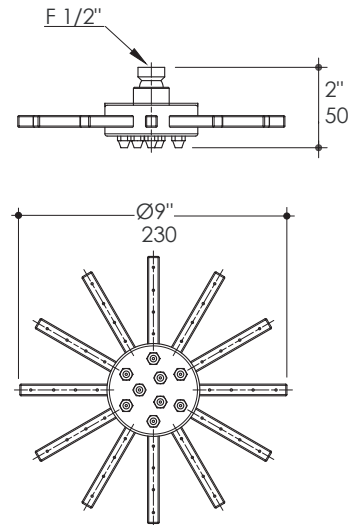

Minimal Shower Head Item #0165

Features:

- Tilting sunflower rain shower head
- Brass construction with 90 outlet holes
- Can be wall or ceiling mounted
- Arm and flange sold separately
- Recommended max. water pressure 43.5 PSI

Finish Options:

CR - Polished Chrome

Product Specifications:

Notes:

Drawings provided herein are meant to give the user an idea of the product and are not made to scale. The size in inches is rounded up to the nearest 1/16".