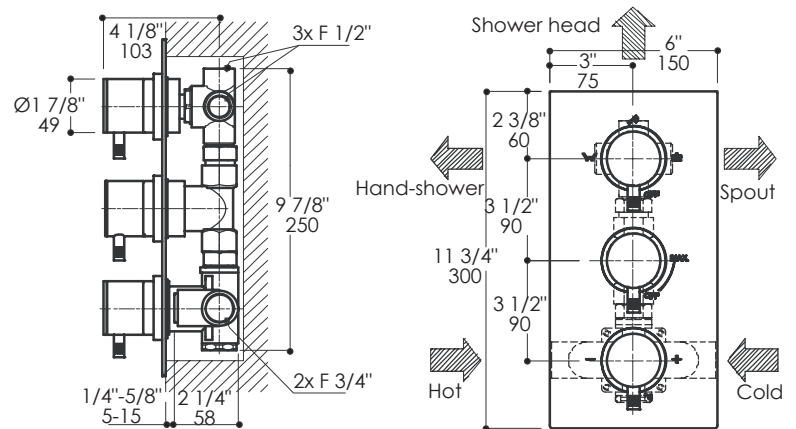

### Features:

- Built-in thermostatic valve with volume control valve and three-way diverter
- Brass construction
- Includes rough-in and trim
- Flow rate: 8.9 GPM at 43.5 PSI

### Notes:

Drawings provided herein are meant to give the user an idea of the product and are not made to scale. The size in inches is rounded up to the nearest 1/16".

LACAVA is committed to the highest level of customer service. Please feel free to contact us at 1-888-522-2827 (toll free) or by email at [info@lacava.com](mailto:info@lacava.com) for technical assistance or any general inquiries.