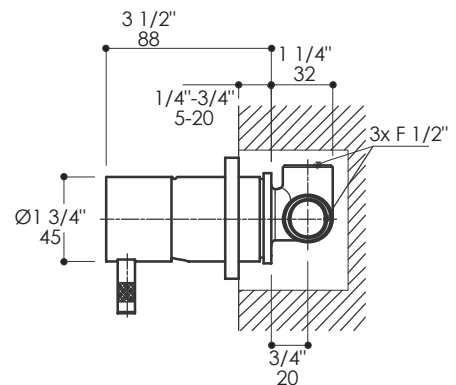

Minimal Single-lever Mixer Item #0140SP

Features:

- Built-in single-lever mixer with no backplate
- Brass construction with single ceramic disc cartridge
- Includes rough-in and trim
- Requires remote pressure balancing valve for shower applications
- Flow rate: 6.3 GPM at 60 PSI
- ADA compliant

Product Specifications:

Notes:

Drawings provided herein are meant to give the user an idea of the product and are not made to scale. The size in inches is rounded up to the nearest 1/16".

LACAVA is committed to the highest level of customer service. Please feel free to contact us at 1-888-522-2827 (toll free) or by email at info@lacava.com for technical assistance or any general inquiries.