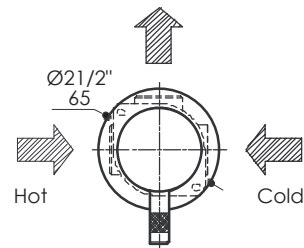

Minimal Single-lever Mixer Item #0140SP

Features:

- Built-in single-lever mixer with no backplate
- Brass construction with single ceramic disc cartridge
- Includes rough-in and trim
- Requires remote pressure balancing valve for shower applications
- Flow rate: 6.3 GPM at 60 PSI
- ADA compliant

Recommended Accessories:

- Item #RPBV: Remote pressure balancing valve

Finish Options:

- CR - Polished Chrome
- NI - Brushed Nickel

Parts:

- RCMB015 - Replacement ceramic disc cartridge
- RCMB054H1 - 3/4" extension kit (specify CR or NI finish)

Product Specifications:

Notes:

Drawings provided herein are meant to give the user an idea of the product and are not made to scale. The size in inches is rounded up to the nearest 1/16".

LACAVA is committed to the highest level of customer service. Please feel free to contact us at 1-888-522-2827 (toll free) or by email at info@lacava.com for technical assistance or any general inquiries.