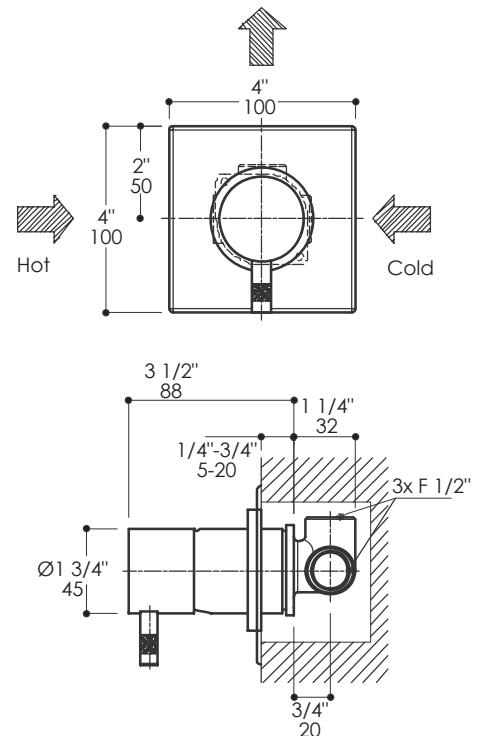

Minimal Single-lever Mixer Item #0140

Features:

- Built-in single-lever mixer with square backplate
- Brass construction with single ceramic disc cartridge
- Includes rough-in and trim
- Requires remote pressure balancing valve for shower applications
- Flow rate: 6.3 GPM at 60 PSI
- ADA compliant

Recommended Accessories:

- Item #RPBV: Remote pressure balancing valve

Finish Options:

- CR - Polished Chrome
- NI - Brushed Nickel

Parts:

- RCMB015 - Replacement ceramic disc cartridge
- RCMB054H1 - 3/4" extension kit (specify CR or NI finish)

Product Specifications:

Notes:

Drawings provided herein are meant to give the user an idea of the product and are not made to scale. The size in inches is rounded up to the nearest 1/16".

LACAVA is committed to the highest level of customer service. Please feel free to contact us at 1-888-522-2827 (toll free) or by email at info@lacava.com for technical assistance or any general inquiries.