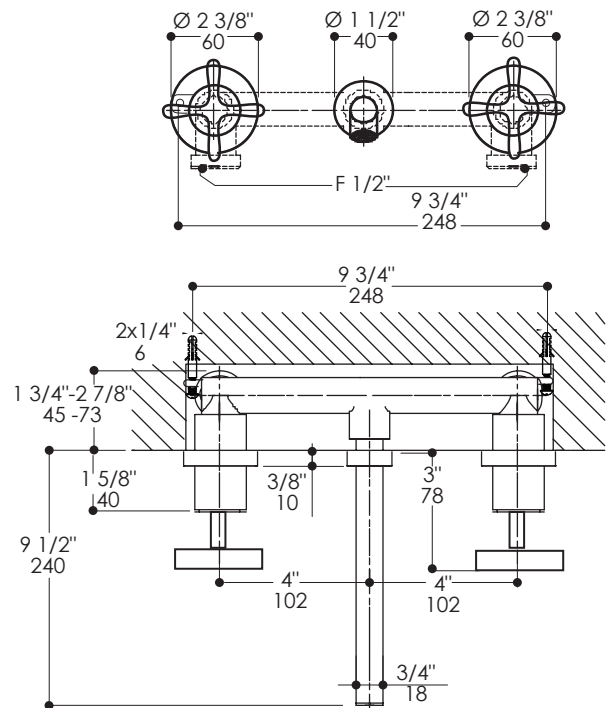

Minimal Faucet Item #012404SP

Features:

- Wall-mount three-hole faucet with two cross handles
- Brass construction with hot/cold ceramic disc cartridges
- Includes rough-in and trim
- Flow rate: 1 GPM pressure compensating aerator

Finish Options:

- CR - Polished Chrome
- NI - Brushed Nickel

Parts:

- R025-26 - Replacement ceramic disc cartridges
- 012404-AERATOR - Replacement aerator cartridge

Product Specifications:

Notes:

Drawings provided herein are meant to give the user an idea of the product and are not made to scale. The size in inches is rounded up to the nearest 1/16".