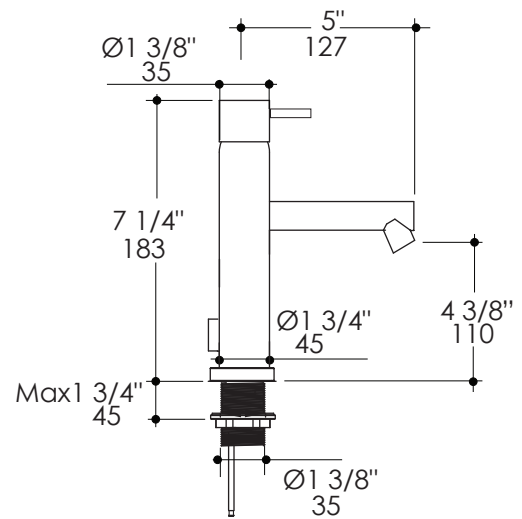

Minimal Faucet Item #0121L

Features:

- Deck-mount single hole faucet with lever handle
- Brass construction with single ceramic disc cartridge
- Includes flexible supply lines and pop-up drain assembly
- Flow rate: 1 GPM pressure compensating aerator
- ADA compliant

Finish Options:

- CR - Polished Chrome
- NI - Brushed Nickel

Parts:

- R036 - Replacement ceramic disc cartridge
- 0121-AERATOR - Replacement aerator cartridge

Product Specifications:

Notes:

Drawings provided herein are meant to give the user an idea of the product and are not made to scale. The size in inches is rounded up to the nearest 1/16".