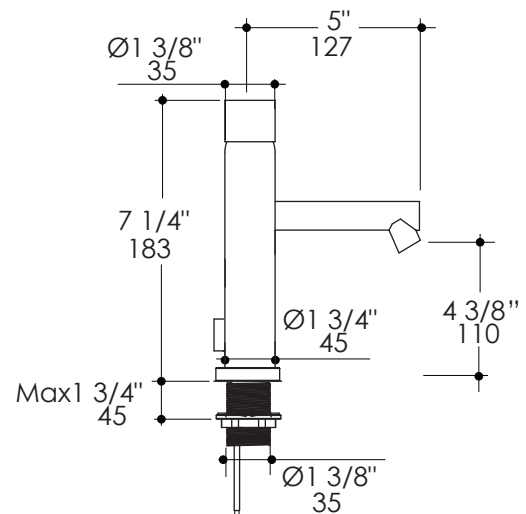

Minimal Faucet Item #0121

Features:

- Deck-mount single hole faucet
- Brass construction with single ceramic disc cartridge
- Includes flexible supply lines and pop-up drain assembly
- Flow rate: 1 GPM pressure compensating aerator

Finish Options:

- CR - Polished Chrome
- NI - Brushed Nickel

Parts:

- R036 - Replacement ceramic disc cartridge
- 0121-AERATOR - Replacement aerator cartridge

Product Specifications:

Notes:

Drawings provided herein are meant to give the user an idea of the product and are not made to scale. The size in inches is rounded up to the nearest 1/16".