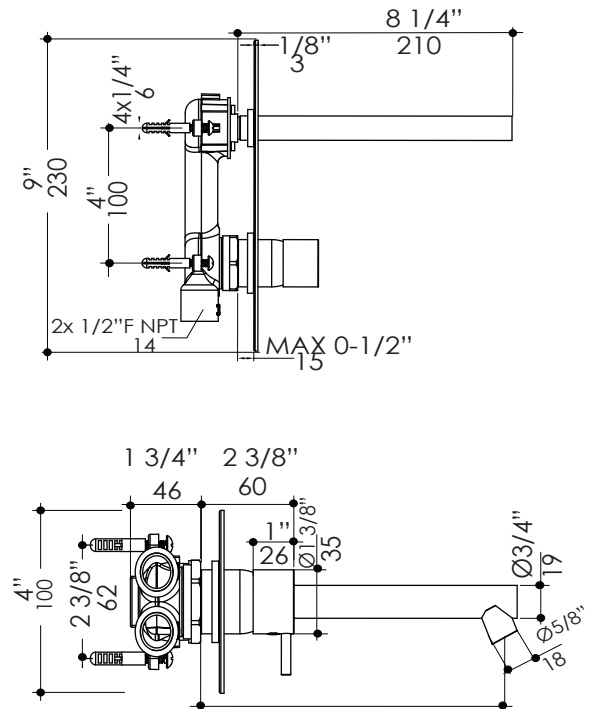

Minimal Faucet Item #0114 (DX/SX)

Features:

- Wall-mount single lever faucet with backplate
- Brass construction with single ceramic disc cartridge
- Includes rough-in and trim
- Available with spout on the right (-DX) or spout on the left (-SX)
- Flow rate: 1 GPM pressure compensating aerator
- ADA compliant

Finish Options:

- CR - Polished Chrome
- NI - Brushed Nickel

Parts:

- R113 - Replacement ceramic disc cartridge
- 0114-AERATOR - Replacement aerator cartridge
- R0114EX - 1" extension kit

Product Specifications:

Notes:

Drawings provided herein are meant to give the user an idea of the product and are not made to scale. The size in inches is rounded up to the nearest 1/16".

LACAVA is committed to the highest level of customer service. Please feel free to contact us at 1-888-522-2827 (toll free) or by email at info@lacava.com for technical assistance or any general inquiries.