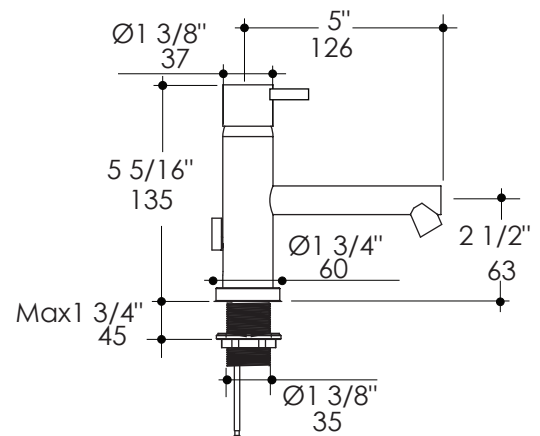

Minimal Faucet Item #0112L

Features:

- Deck-mount single hole faucet with lever handle
- Brass construction with single ceramic disc cartridge
- Includes flexible supply lines and pop-up drain assembly
- Flow rate: 1 GPM pressure compensating aerator
- ADA compliant

Finish Options:

- CR - Polished Chrome
- NI - Brushed Nickel

Parts:

- R036 - Replacement ceramic disc cartridge
- 0112-AERATOR - Replacement aerator cartridge

Product Specifications:

Notes:

Drawings provided herein are meant to give the user an idea of the product and are not made to scale. The size in inches is rounded up to the nearest 1/16".