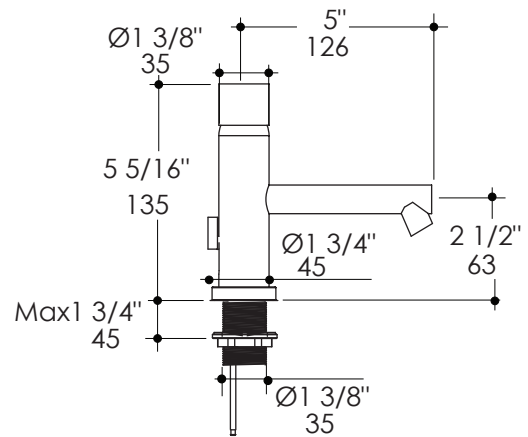

Minimal Faucet Item #0112

Features:

- Deck-mount single hole faucet
- Brass construction with single ceramic disc cartridge
- Includes flexible supply lines and pop-up drain assembly
- Flow rate: 1 GPM pressure compensating aerator

Finish Options:

- CR - Polished Chrome
- NI - Brushed Nickel

Parts:

- R036 - Replacement ceramic disc cartridge
- 0112-AERATOR - Replacement aerator cartridge

Product Specifications:

Notes:

Drawings provided herein are meant to give the user an idea of the product and are not made to scale. The size in inches is rounded up to the nearest $1/16"$.