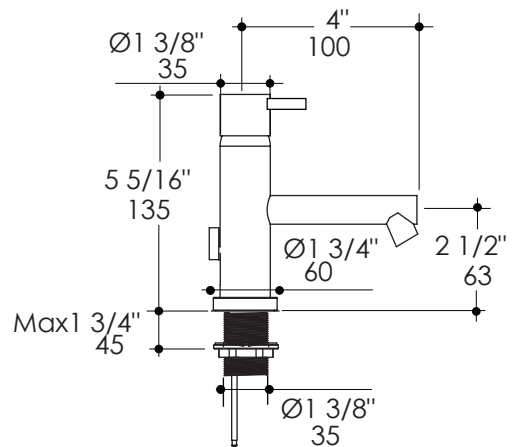

Minimal Faucet Item #0110L

Features:

- Deck-mount single hole faucet with lever handle
- Brass construction with single ceramic disc cartridge
- Includes flexible supply lines and pop-up drain assembly
- Flow rate: 1 GPM pressure compensating aerator
- ADA compliant

Finish Options:

- CR - Polished Chrome
- NI - Brushed Nickel

Parts:

- R036 - Replacement ceramic disc cartridge
- 0110-AERATOR - Replacement aerator cartridge

Product Specifications:

Notes:

Drawings provided herein are meant to give the user an idea of the product and are not made to scale. The size in inches is rounded up to the nearest 1/16".