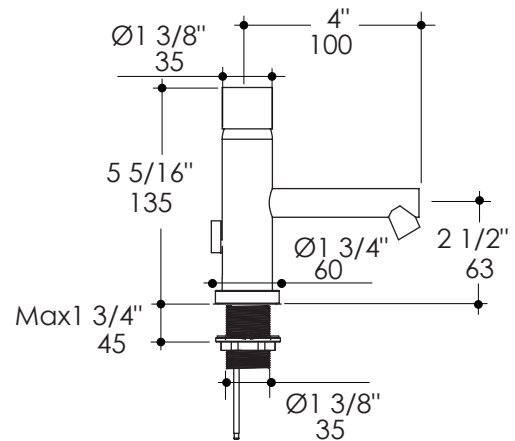

Minimal Faucet Item #0110

Features:

- Deck-mount single hole faucet
- Brass construction with single ceramic disc cartridge
- Includes flexible supply lines and pop-up drain assembly
- Flow rate: 1 GPM pressure compensating aerator

Finish Options:

- CR - Polished Chrome
- NI - Brushed Nickel

Parts:

- R036 - Replacement ceramic disc cartridge
- 0110-AERATOR - Replacement aerator cartridge

Product Specifications:

Notes:

Drawings provided herein are meant to give the user an idea of the product and are not made to scale. The size in inches is rounded up to the nearest 1/16".