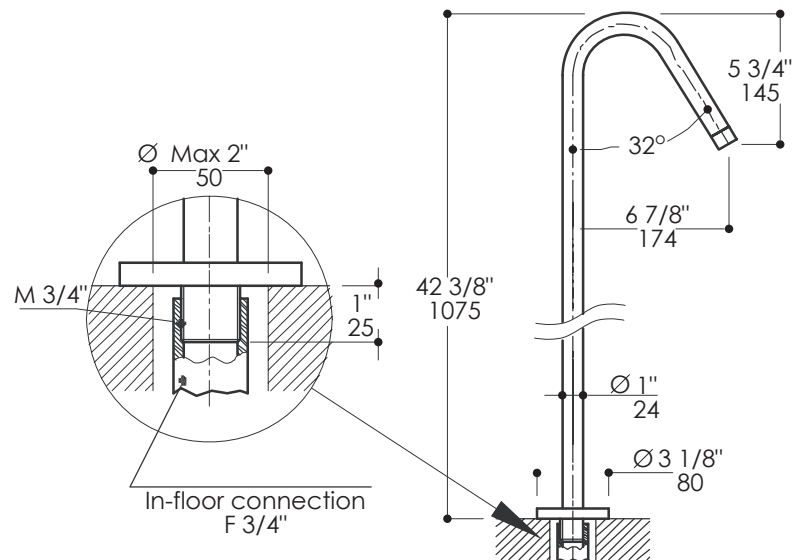

Minimal Faucet Item #0104H1

Features:

- Floor-standing goose-neck spout for lavatories
- Mixer and drain sold separately
- Brass construction

Recommended Accessories:

- Item #0140SP: Built-in single lever mixer with round escutcheon
- Includes rough-in and trim
- Flow rate: 6.3 GPM at 60 PSI

Finish Options:

- CR - Polished Chrome
- NI - Brushed Nickel

Product Specifications:

Notes:

Drawings provided herein are meant to give the user an idea of the product and are not made to scale. The size in inches is rounded up to the nearest 1/16".