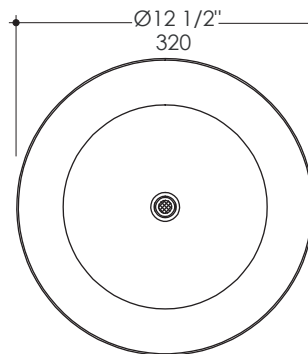

Acqua Shower Head Item #0002

Features:

- Tilting round rain shower head
- Brass construction with glass border and 105 rubber nozzles
- Ceiling-mount installation recommended
- Arm and flange sold separately

Notes:

Drawings provided herein are meant to give the user an idea of the product and are not made to scale. The size in inches is rounded up to the nearest 1/16".

LACAVA is committed to the highest level of customer service. Please feel free to contact us at 1-888-522-2827 (toll free) or by email at info@lacava.com for technical assistance or any general inquiries.