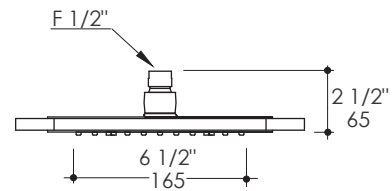

Acqua Shower Head Item #0002

Features:

- Tilting round rain shower head
- Brass construction with glass border and 105 rubber nozzles
- Ceiling-mount installation recommended
- Arm and flange sold separately

Notes:

Drawings provided herein are meant to give the user an idea of the product and are not made to scale. The size in inches is rounded up to the nearest 1/16".

LACAVA is committed to the highest level of customer service. Please feel free to contact us at 1-888-522-2827 (toll free) or by email at info@lacava.com for technical assistance or any general inquiries.