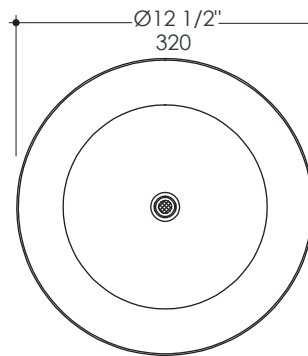

Acqua Shower Head Item #0002

Features:

- Tilting round rain shower head
- Brass construction with glass border and 105 rubber nozzles
- Ceiling-mount installation recommended
- Arm and flange sold separately

Notes:

Drawings provided herein are meant to give the user an idea of the product and are not made to scale. The size in inches is rounded up to the nearest 1/16".

LACAVA is committed to the highest level of customer service. Please feel free to contact us at 1-888-522-2827 (toll free) or by email at info@lacava.com for technical assistance or any general inquiries.