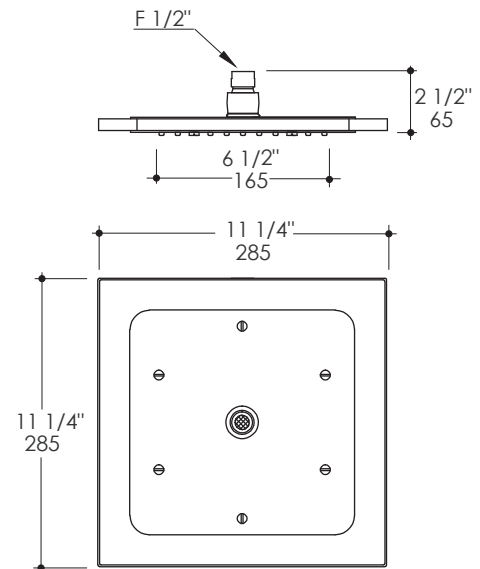

Acqua Shower Head Item #0001

Features:

- Tilting square rain shower head
- Brass construction with glass border and 105 rubber nozzles
- Ceiling-mount installation recommended
- Arm and flange sold separately

Recommended Accessories:

- Item #W1069: Ceiling-mount square shower arm with flange
- Item #1440: Built-in single-lever pressure balancing mixer with backplate

Finish Options:

CR - Polished Chrome

Product Specifications:

Notes:

Drawings provided herein are meant to give the user an idea of the product and are not made to scale. The size in inches is rounded up to the nearest $\frac{1}{16}''$.

LACAVA is committed to the highest level of customer service. Please feel free to contact us at 1-888-522-2827 (toll free) or by email at info@lacava.com for technical assistance or any general inquiries.