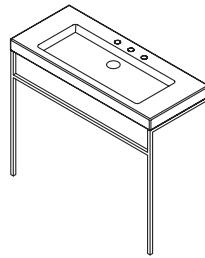

All dimensions are nominal.

32 x 18 x 25 h (with lavatory)

 **5101A** vanity  
**5101** solid surface lavatory

34 x 18 x 24 h (with lavatory)

 **5301C** vanity  
**5301** stone lavatory  
**5301S** solid surface lavatory

56 x 18 x 24 h (with lavatory)

 **5302C** vanity  
**5302** stone lavatory  
**5302S** solid surface lavatory

34 x 18 x 34 h (with lavatory)

 **5301L** console  
**5301** stone lavatory  
**5301S** solid surface lavatory