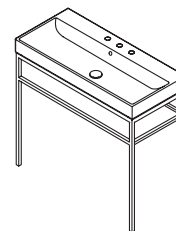

## AQUASEI

Lavatories available in white.

Console stands available in polished (10) and brushed (21) stainless steel finish.

All dimensions are nominal.

24 x 18 x 35 h (dim. with lavatory)

5231L console  
5231 lavatory

32 x 18 x 35 h (dim. with lavatory)

5232L console  
5232 lavatory

40 x 18 x 35 h (dim. with lavatory)

5233L console  
5233 lavatory

48 x 18 x 35 h (dim. with lavatory)

5234L console  
5234 lavatory

48 x 18 x 35 h (dim. with lavatory)

5235L console  
5235 lavatory

22 x 14 x 7 h (outside dimensions)

5254 lavatory

30 x 14 x 7 h (outside dimensions)

5256 lavatory

36 x 14 x 7 h (outside dimensions)

5258 lavatory

42 x 14 x 7 h (outside dimensions)