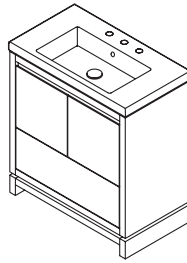

32 x 18 x 35 h (dim. with lavatory)

5232L console  
5232 lavatory

40 x 18 x 35 h (dim. with lavatory)

5233L console  
5233 lavatory

48 x 18 x 35 h (dim. with lavatory)

5234L console  
5234 lavatory

48 x 18 x 35 h (dim. with lavatory)

# AQUAQUATTRO

Vanities available in all LACAVA finishes.

Lavatories available in white.

All dimensions are nominal.

24 x 18 x 33 h (without lavatory)

**5211C** vanity  
**5211** lavatory

32 x 18 x 33 h (without lavatory)

**5212C** vanity  
**5212** lavatory

36 x 18 x 33 h (without lavatory)

**5457C** vanity  
**5457L** lavatory

36 x 18 x 33 h (without lavatory)

**5457C** vanity  
**5457R** lavatory

40 x 18 x 33 h (without lavatory)

**5213C** vanity  
**5213** lavatory

48 x 18 x 33 h (without lavatory)

**5214C** vanity  
**5214** lavatory

48 x 18 x 33 h (without lavatory)

**5214C** vanity  
**5215** lavatory

55 x 18 x 33 h (without lavatory)