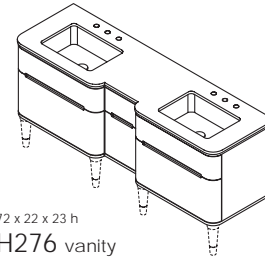

24 x 22 x 23 h

H271 vanity  
H27LEG leg  
H271T countertop  
H270 lavatory

30 x 22 x 23 h

H272 vanity  
H27LEG leg  
H272T countertop  
H270 lavatory

36 x 22 x 23 h

H273L vanity  
H27LEG leg  
H273LT countertop  
H270 lavatory

36 x 22 x 23 h

H273R vanity  
H27LEG leg  
H273RT countertop  
H270 lavatory

48 x 22 x 23 h

H274 vanity  
H27LEG leg  
H274T countertop  
H270 lavatory

48 x 22 x 23 h

H274L vanity  
H27LEG leg  
H274LT countertop  
H270 lavatory

48 x 22 x 23 h

H274R vanity  
H27LEG leg  
H274RT countertop  
H270 lavatory

60 x 22 x 23 h

H275 vanity  
H27LEG leg  
H275T countertop  
H270 lavatory

72 x 22 x 23 h

H276 vanity  
H27LEG leg  
H276T countertop  
H270 lavatory