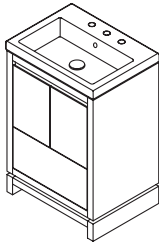

32 x 18 x 35 h (dim. with lavatory)

5232L console  
5232 lavatory

40 x 18 x 35 h (dim. with lavatory)

5233L console  
5233 lavatory

48 x 18 x 35 h (dim. with lavatory)

5234L console  
5234 lavatory

48 x 18 x 35 h (dim. with lavatory)

5235L console  
5235 lavatory

22 x 14 x 7 h (outside dimensions)

5254 lavatory

30 x 14 x 7 h (outside dimensions)

5256 lavatory

36 x 14 x 7 h (outside dimensions)

5258 lavatory

42 x 14 x 7 h (outside dimensions)

# AQUAQUATTRO

Vanities available in all LACAVA finishes.

Lavatories available in white.

All dimensions are nominal.

24 x 18 x 33 h (without lavatory)

**5211C** vanity  
**5211** lavatory

32 x 18 x 33 h (without lavatory)

**5212C** vanity  
**5212** lavatory

36 x 18 x 33 h (without lavatory)

**5457C** vanity  
**5457L** lavatory

36 x 18 x 33 h (without lavatory)

**5457C** vanity  
**5457R** lavatory

40 x 18 x 33 h (without lavatory)