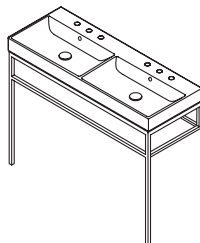

## AQUASEI

Lavatories available in white.

Console stands available in polished (10) and brushed (21) stainless steel finish.

All dimensions are nominal.

24 x 18 x 35 h (dim. with lavatory)

5231L console  
5231 lavatory

32 x 18 x 35 h (dim. with lavatory)

5232L console  
5232 lavatory

40 x 18 x 35 h (dim. with lavatory)

5233L console  
5233 lavatory

48 x 18 x 35 h (dim. with lavatory)

5234L console  
5234 lavatory

48 x 18 x 35 h (dim. with lavatory)

5235L console  
5235 lavatory

22 x 14 x 7 h (outside dimensions)

5254 lavatory

30 x 14 x 7 h (outside dimensions)

5256 lavatory

36 x 14 x 7 h (outside dimensions)

5258 lavatory

42 x 14 x 7 h (outside dimensions)