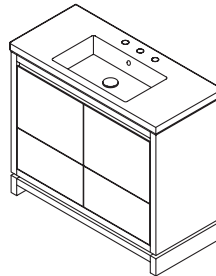

32 x 18 x 35 h (dim. with lavatory)

5232L console  
5232 lavatory

40 x 18 x 35 h (dim. with lavatory)

5233L console  
5233 lavatory

48 x 18 x 35 h (dim. with lavatory)

5234L console  
5234 lavatory

48 x 18 x 35 h (dim. with lavatory)

# AQUAQUATTRO

Vanities available in all LACAVA finishes.

Lavatories available in white.

All dimensions are nominal.

24 x 18 x 33 h (without lavatory)

**5211C** vanity  
**5211** lavatory

32 x 18 x 33 h (without lavatory)

**5212C** vanity  
**5212** lavatory

36 x 18 x 33 h (without lavatory)

**5457C** vanity  
**5457L** lavatory

36 x 18 x 33 h (without lavatory)

**5457C** vanity  
**5457R** lavatory

40 x 18 x 33 h (without lavatory)

**5213C** vanity  
**5213** lavatory

48 x 18 x 33 h (without lavatory)

**5214C** vanity  
**5214** lavatory

48 x 18 x 33 h (without lavatory)

**5214C** vanity  
**5215** lavatory

55 x 18 x 33 h (without lavatory)