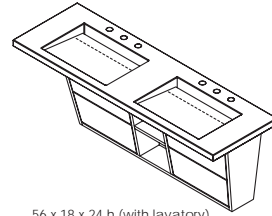

All dimensions are nominal.

32 x 18 x 25 h (with lavatory)

 **5101A** vanity  
**5101** solid surface lavatory

34 x 18 x 24 h (with lavatory)

 **5301C** vanity  
**5301** stone lavatory  
**5301S** solid surface lavatory