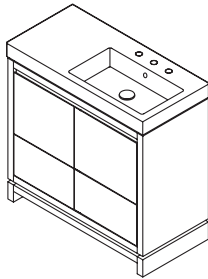

32 x 18 x 35 h (dim. with lavatory)

5232L console  
5232 lavatory

40 x 18 x 35 h (dim. with lavatory)

5233L console  
5233 lavatory

48 x 18 x 35 h (dim. with lavatory)

5234L console  
5234 lavatory

48 x 18 x 35 h (dim. with lavatory)

# AQUAQUATTRO

Vanities available in all LACAVA finishes.

Lavatories available in white.

All dimensions are nominal.

24 x 18 x 33 h (without lavatory)

**5211C** vanity  
**5211** lavatory

32 x 18 x 33 h (without lavatory)

**5212C** vanity  
**5212** lavatory

36 x 18 x 33 h (without lavatory)

**5457C** vanity  
**5457L** lavatory

36 x 18 x 33 h (without lavatory)

**5457C** vanity  
**5457R** lavatory

40 x 18 x 33 h (without lavatory)

**5213C** vanity  
**5213** lavatory

48 x 18 x 33 h (without lavatory)

**5214C** vanity  
**5214** lavatory

48 x 18 x 33 h (without lavatory)

**5214C** vanity  
**5215** lavatory

55 x 18 x 33 h (without lavatory)