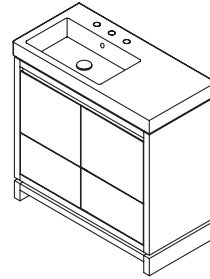

# AQUAQUATTRO

Vanities available in all LACAVA finishes.

Lavatories available in white.

All dimensions are nominal.

24 x 18 x 33 h (without lavatory)

**5211C** vanity  
**5211** lavatory

32 x 18 x 33 h (without lavatory)

**5212C** vanity  
**5212** lavatory

36 x 18 x 33 h (without lavatory)

**5457C** vanity  
**5457L** lavatory

36 x 18 x 33 h (without lavatory)

**5457C** vanity  
**5457R** lavatory

40 x 18 x 33 h (without lavatory)

**5213C** vanity  
**5213** lavatory

48 x 18 x 33 h (without lavatory)

**5214C** vanity  
**5214** lavatory

48 x 18 x 33 h (without lavatory)

**5214C** vanity  
**5215** lavatory

55 x 18 x 33 h (without lavatory)