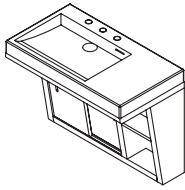

LIBERA

Vanities available in all LACAVA finishes.

Lavatories 5101, 5301S, and 5302S available in gloss (001G) or matte (001M) white solid surface.

Lavatories 5301, 5302, and 5303 available in bianco (WH) and marquina (NM) marble.

All dimensions are nominal.

32 x 18 x 25 h (with lavatory)

5101A vanity
5101 solid surface lavatory