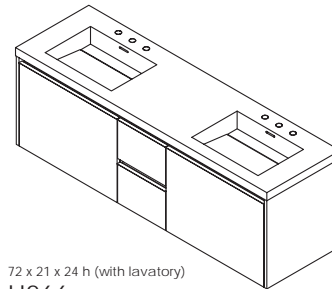

36 x 21 x 24 h (with lavatory)  
H263L vanity  
H263LT lavatory

36 x 21 x 24 h (with lavatory)  
H263R vanity  
H263RT lavatory

48 x 21 x 24 h (with lavatory)  
H264 vanity  
H264T lavatory

48 x 21 x 24 h (with lavatory)  
H264L vanity  
H264LT lavatory

48 x 21 x 24 h (with lavatory)  
H264R vanity  
H264RT lavatory

60 x 21 x 24 h (with lavatory)  
H265 vanity  
H265T lavatory

72 x 21 x 24 h (with lavatory)  
H266 vanity  
H266T lavatory

21 x 2 x 10 h  
H26LEG legs