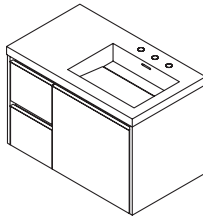

36 x 21 x 24 h (with lavatory)  
H263L vanity  
H263LT lavatory

36 x 21 x 24 h (with lavatory)  
H263R vanity  
H263RT lavatory

48 x 21 x 24 h (with lavatory)  
H264 vanity  
H264T lavatory

48 x 21 x 24 h (with lavatory)  
H264L vanity  
H264LT lavatory