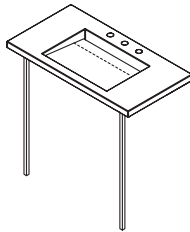

All dimensions are nominal.

32 x 18 x 25 h (with lavatory)

 **5101A** vanity  
**5101** solid surface lavatory

34 x 18 x 24 h (with lavatory)

 **5301C** vanity  
**5301** stone lavatory  
**5301S** solid surface lavatory

56 x 18 x 24 h (with lavatory)

 **5302C** vanity  
**5302** stone lavatory  
**5302S** solid surface lavatory

34 x 18 x 34 h (with lavatory)

 **5301L** console  
**5301** stone lavatory  
**5301S** solid surface lavatory