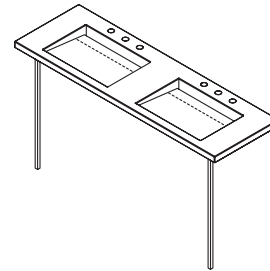

56 x 18 x 34 h (with lavatory)

5302L console
5302 stone lavatory
5302S solid surface lavatory

18 x 5 x 38 h

5310 mirror