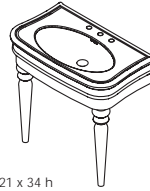

The new bathroom furniture line by Lacava includes a range of single and double-bowl vanities from 24" to 72" wide completed with a choice of mirrors, medicine cabinets and additional storage cabinets. Vanities available in multiple finishes can be installed with optional legs or as wall-mount units.

28 x 21 x 34 h

H251A console  
H251 lavatory

36 x 21 x 34 h

H252A console  
H252 lavatory

47 x 21 x 34 h

H253A console  
H253 lavatory

28 x 21 x 34 h

H251B console  
H251 lavatory