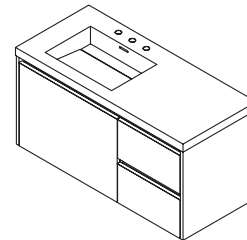

# KUBISTA

Vanities available in all LACAVA finishes.  
Lavatories available in white.  
All dimensions are nominal.

24 x 21 x 24 h (with lavatory)  
H261 vanity  
H261T lavatory

30 x 21 x 24 h (with lavatory)  
H262 vanity  
H262T lavatory

36 x 21 x 24 h (with lavatory)  
H263L vanity  
H263LT lavatory

36 x 21 x 24 h (with lavatory)  
H263R vanity  
H263RT lavatory

48 x 21 x 24 h (with lavatory)  
H264 vanity  
H264T lavatory

48 x 21 x 24 h (with lavatory)  
H264L vanity  
H264LT lavatory