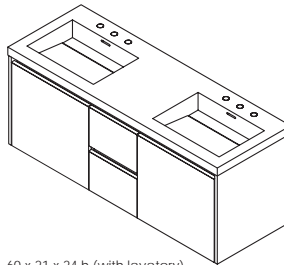

36 x 21 x 24 h (with lavatory)  
H263L vanity  
H263LT lavatory

36 x 21 x 24 h (with lavatory)  
H263R vanity  
H263RT lavatory

48 x 21 x 24 h (with lavatory)  
H264 vanity  
H264T lavatory

48 x 21 x 24 h (with lavatory)  
H264L vanity  
H264LT lavatory

48 x 21 x 24 h (with lavatory)  
H264R vanity  
H264RT lavatory

60 x 21 x 24 h (with lavatory)  
H265 vanity  
H265T lavatory

72 x 21 x 24 h (with lavatory)  
H266 vanity  
H266T lavatory

21 x 2 x 10 h  
H26LEG legs