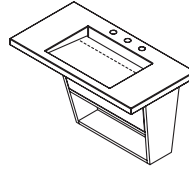

All dimensions are nominal.

32 x 18 x 25 h (with lavatory)

 **5101A** vanity  
**5101** solid surface lavatory

34 x 18 x 24 h (with lavatory)

 **5301C** vanity  
**5301** stone lavatory  
**5301S** solid surface lavatory