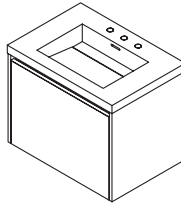

30 x 21 x 24 h (with lavatory)
H262 vanity
H262T lavatory