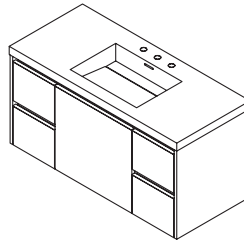

36 x 21 x 24 h (with lavatory)  
H263L vanity  
H263LT lavatory

36 x 21 x 24 h (with lavatory)  
H263R vanity  
H263RT lavatory

48 x 21 x 24 h (with lavatory)  
H264 vanity  
H264T lavatory

48 x 21 x 24 h (with lavatory)  
H264L vanity  
H264LT lavatory