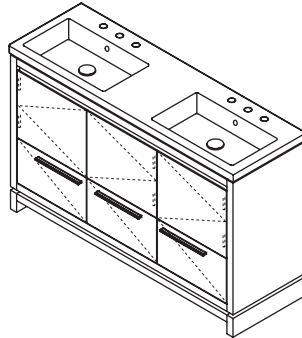

56 x 18 x 35 h (dim. with lavatory)

4b 5216C vanity
$3,480 standard
$3,830 premium
$4,210 luxury
5216 lavatory
$1,790
white porcelain (001)
00, 01, 02, 03
Drain options: 7100-12,
7100-16OF, 7100-13OF