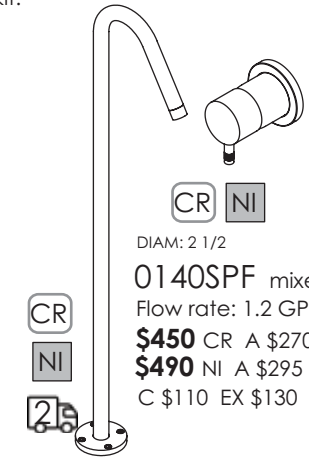

DIAM: 2 1/2
0140SPF mixer
Flow rate: 1.2 GPM (60 PSI)
$450 CR A $270 B $180
$490 NI A $295 B $195
C $110 EX $130

SPOUT: 6 7/8 H: 42 3/8
0104H1 spout for sink or tub
$990 CR **$1,090** NI