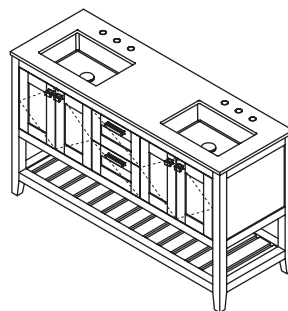

5 60 x 21 x 35 h (dim. with countertop)

H285 vanity
$5,395 standard
$5,895 premium
$6,495 luxury

H285T countertop
$1,920 stone
$2,875 quartz
$1,450 solid surface

5452UN lavatory **$320**
19 x 14 x 6 h (outside dimensions)
white porcelain (001)
Drain options: 7100-16OF, 7100-13OF