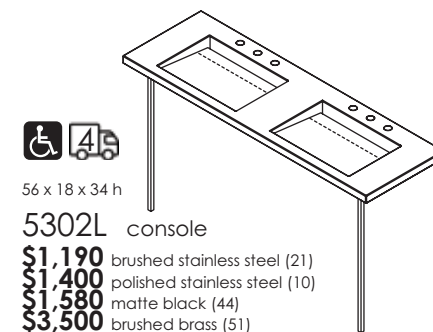

4
56 x 18 x 34 h

5302L console

$1,190 brushed stainless steel (21)
$1,400 polished stainless steel (10)
$1,580 matte black (44)
$3,500 brushed brass (51)

5302 stone lavatory (no overflow)

$6,990 bianco (WH)
$7,490 marquina (NM)

00, 01, 02, 03

5302S solid surface lavatory (w/overflow)

$1,985

gloss white solid surface (001G)
matte white solid surface (001M)
00, 01, 02, 03
Drain included