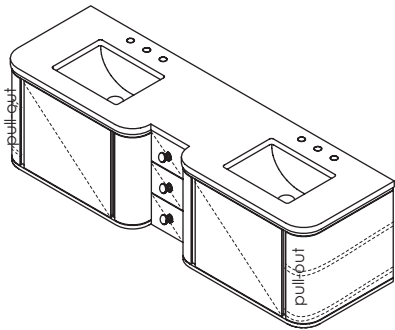

Countertops available in all LACAVA top finishes. Lavatories and toilet available in white porcelain.

Faucet holes available as marked: 00 - no faucet hole, 01 - one faucet hole, 02 - two faucet holes center and right, 03 - three faucet holes in 8" spread center.

All dimensions are nominal. Shipping class as marked - see Lacava Freight Program for more details.

24 x 22 x 21 h

GA131 corner vanity

$2,390 standard

$2,590 premium

$2,790 luxury

GA131T countertop

$990 stone

$1,485 quartz

$745 solid surface

5485 lavatory **$240**

19 x 15 1/2 x 8 h (outside dimensions)

white porcelain (001)

Drain options: 7100-16OF, 7100-13OF

24 x 22 x 21 h

GA131L corner vanity

$2,150 standard

$2,360 premium

$2,590 luxury

GA131LT countertop

$990 stone

$1,485 quartz

$745 solid surface

5485 lavatory **$240**

19 x 15 1/2 x 8 h (outside dimensions)

white porcelain (001)

Drain options: 7100-16OF, 7100-13OF

24 x 22 x 21 h

GA131R corner vanity

$2,150 standard

$2,360 premium

$2,590 luxury

GA131RT countertop

$990 stone

$1,485 quartz

$745 solid surface

5485 lavatory **$240**

19 x 15 1/2 x 8 h (outside dimensions)

white porcelain (001)

Drain options: 7100-16OF, 7100-13OF

33 x 22 x 21 h

GA130 vanity

$2,690 standard

$2,970 premium

$3,290 luxury

GA130T countertop

$1,090 stone

$1,635 quartz

$820 solid surface

5485 lavatory **$240**

19 x 15 1/2 x 8 h (outside dimensions)

white porcelain (001)

Drain options: 7100-16OF, 7100-13OF

75 x 22 x 21 h

GA120 vanity

$5,990 standard

$6,590 premium

$7,250 luxury

GA120T countertop

$2,200 stone

$3,300 quartz

$1,650 solid surface

5485 lavatory **$240**

19 x 15 1/2 x 8 h (outside dimensions)

white porcelain (001)

Drain options: 7100-16OF, 7100-13OF