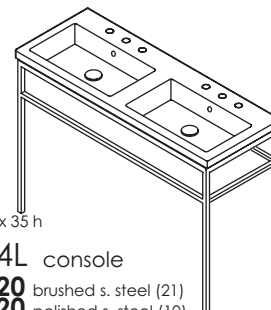

4b 48 x 18 x 35 h

5214L console
$1,220 brushed s. steel (21)
$1,420 polished s. steel (10)
$1,620 matte black (44)
$3,560 brushed brass (51)

5214 lavatory
$1,190
white porcelain (001)
00, 01, 02, 03
Drain options: 7100-12,
7100-16OF, 7100-13OF