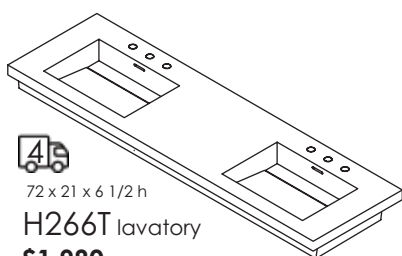

4 72 x 21 x 6 1/2 h
H266T lavatory
$1,980
gloss white solid surface (001G)
matte white solid surface (001M)
00, 01, 02, 03
Drain options: 7100-18OF