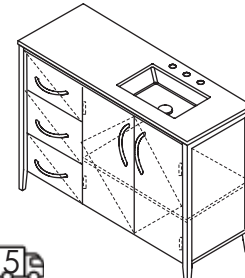

48 x 21 x 35 h (dim. with countertop)

Z504R vanity
$3,290 standard
$3,620 premium
$3,980 luxury

Z504RT countertop

$1,490 stone
$2,235 quartz
$1,120 solid surface

5062UN lavatory **$320**

white porcelain (001)
Drain options: 7100-16OF, 7100-13OF