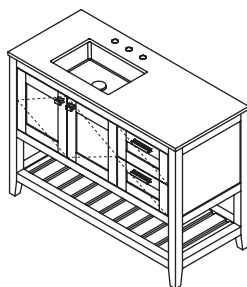

4 48 x 21 x 35 h (dim. with countertop)

H284L vanity
$4,195 standard
$4,625 premium
$5,095 luxury

H284LT countertop
$1,550 stone
$2,300 quartz
$1,150 solid surface

5452UN lavatory **$320**
19 x 14 x 6 h (outside dimensions)
white porcelain (001)
Drain options: 7100-16OF, 7100-13OF