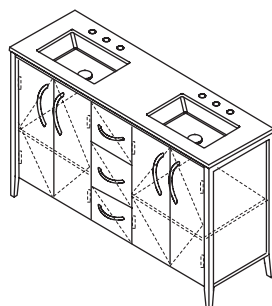

60 x 21 x 35 h (dim. with countertop)

Z505 vanity
$3,750 standard
$4,120 premium
$4,540 luxury

Z505T countertop

$1,990 stone
$2,985 quartz
$1,495 solid surface

5062UN lavatory **$320**

white porcelain (001)
Drain options: 7100-16OF, 7100-13OF