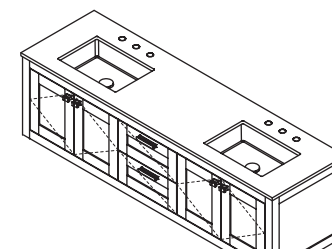

5
72 x 21 x 20 h (dim. with countertop)

H296 vanity
$4,375 standard
$4,795 premium
$5,295 luxury

H286T countertop
$2,300 stone
$3,450 quartz
$1,725 solid surface

5452UN lavatory **$320**
19 x 14 x 6 h (outside dimensions)
white porcelain (001)
Drain options: 7100-16OF, 7100-13OF

Medicine cabinets with wood framed mirror door; surface or recessed installation.

Reversible to hinge on the left or on the right.