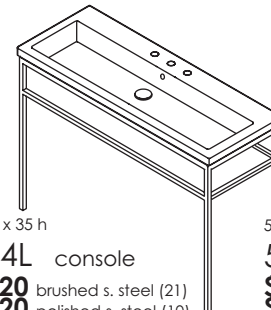

4b 48 x 18 x 35 h

5214L console
$1,220 brushed s. steel (21)
$1,420 polished s. steel (10)
$1,620 matte black (44)
$3,560 brushed brass (51)

5215 lavatory
$1,190
white porcelain (001)
00, 01, 02, 03, or per specs
Drain options: 7100-12,
7100-16OF, 7100-13OF