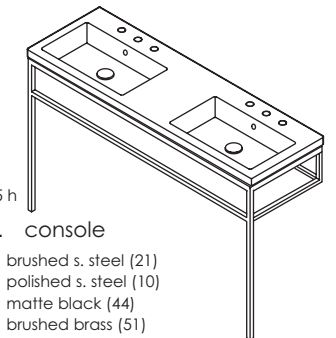

**4b** 16 x 19 x 77 h

5459 rotating cabinet/mirror  
**\$2,390** standard  
**\$2,640** premium  
**\$2,890** luxury

**4b** 24 x 18 x 35 h

5211L console  
**\$1,090** brushed s. steel (21)  
**\$1,290** polished s. steel (10)  
**\$1,430** matte black (44)  
**\$2,930** brushed brass (51)