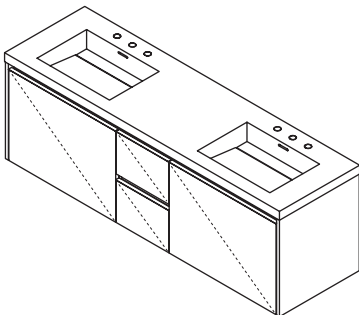

72 x 21 x 24 h (dim. with lavatory)

H266 vanity (NT - no metal trim)
$3,980 standard
$4,390 premium
$4,820 luxury

H266T lavatory **$1,980**

gloss white solid surface (001G)
matte white solid surface (001M)
00, 01, 02, 03

Drain options: 7100-18OF