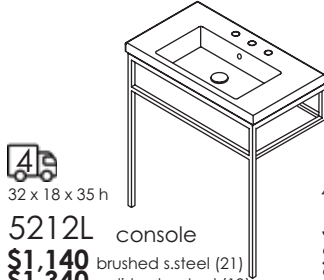

4b 24 x 18 x 35 h

5211L console
$1,090 brushed s. steel (21)
$1,290 polished s. steel (10)
$1,430 matte black (44)
$2,930 brushed brass (51)

5211 lavatory
$490
white porcelain (001)
00, 01, 02, 03
Drain options: 7100-12,
7100-16OF, 7100-13OF

4b 32 x 18 x 35 h

5212L console
$1,140 brushed s. steel (21)
$1,340 polished s. steel (10)
$1,480 matte black (44)
$3,200 brushed brass (51)

5212 lavatory
$680
white porcelain (001)
00, 01, 02, 03
Drain options: 7100-12,
7100-16OF, 7100-13OF