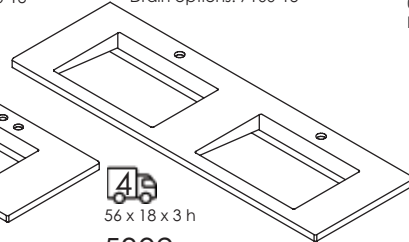

4
34 x 18 x 3 h
5301 stone lavatory
$3,990 bianco (WH)
$4,490 marquina (NM)
00, 01, 02, 03
Drain included

4
34 x 18 x 3 h
5301S solid surface lavatory
$1,290
gloss white solid surface (001G)
matte white solid surface (001M)
00, 01, 02, 03
Drain options: 7100-18OF

4
56 x 18 x 3 h
5302 stone lavatory
$6,990 bianco (WH)
$7,490 marquina (NM)
00, 01, 02, 03
Drain included