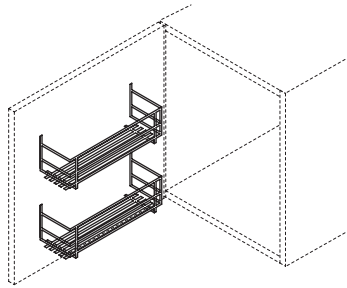

ACCESSORIES FOR CABINETS

Add-on accessories can be ordered separately. If ordered with the Lacava vanity, applicable units will be preinstalled as specified.

All dimensions are nominal. Shipping Class 1.

W: 12 1/4 D: 4 H: 4 1/2

ACC1 steel wire basket
$160 each