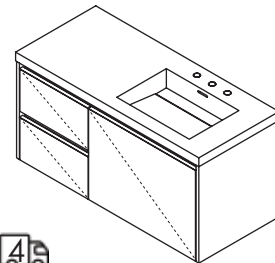

48 x 21 x 24 h (dim. with lavatory)

H264R vanity (NT - no metal trim)
$2,690 standard
$2,960 premium
$3,260 luxury

H264RT lavatory **$1,280**

gloss white solid surface (001G)
matte white solid surface (001M)
00, 01, 02, 03

Drain options: 7100-18OF