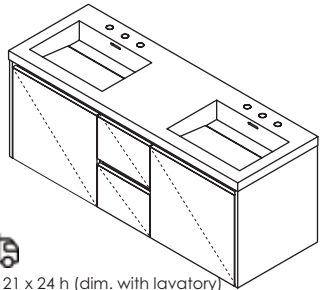

60 x 21 x 24 h (dim. with lavatory)

H265 vanity (NT - no metal trim)
$3,490 standard
$3,840 premium
$4,230 luxury

H265T lavatory **$1,680**

gloss white solid surface (001G)
matte white solid surface (001M)
00, 01, 02, 03

Drain options: 7100-18OF