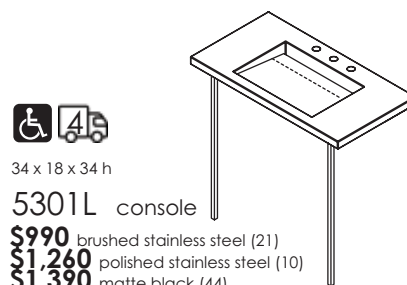

00, 01, 02, 03  
Drain options: 7100-13

4  
34 x 18 x 34 h

5301L console

**\$990** brushed stainless steel (21)  
**\$1,260** polished stainless steel (10)  
**\$1,390** matte black (44)  
**\$2,780** brushed brass (51)