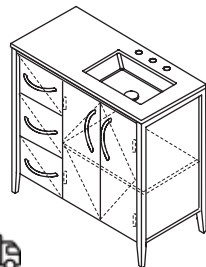

36 x 21 x 35 h (dim. with countertop)

Z503R vanity
$2,750 standard
$2,990 premium
$3,330 luxury

Z503RT countertop

$1,290 stone
$1,935 quartz
$970 solid surface

5062UN lavatory **$320**

white porcelain (001)
Drain options: 7100-16OF, 7100-13OF