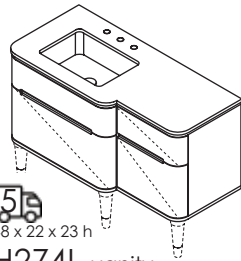

5
48 x 22 x 23 h
H274L vanity
$3,990 standard
$4,390 premium
$4,890 luxury
H27LEG leg **$150** each
H274LT countertop
$1,490 stone
$2,235 quartz
$1,120 solid surface
H270 lavatory **$340**
21 x 15 x 7 1/2 h (outside dimensions)
white porcelain (001)
Drain options: 7100-16OF, 7100-13OF