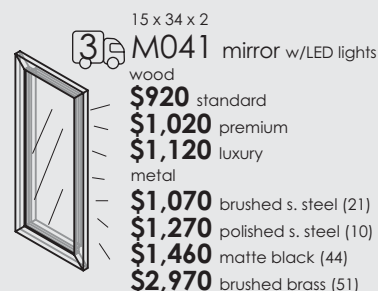

3 15 x 34 x 2
M041 mirror w/LED lights
wood
$920 standard
$1,020 premium
$1,120 luxury
metal
$1,070 brushed s. steel (21)
$1,270 polished s. steel (10)
$1,460 matte black (44)
$2,970 brushed brass (51)