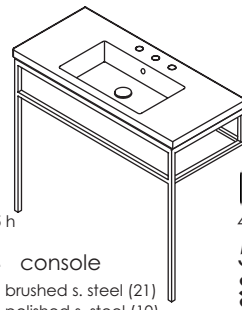

4b 40 x 18 x 35 h

5213L console
$1,190 brushed s. steel (21)
$1,390 polished s. steel (10)
$1,550 matte black (44)
$3,390 brushed brass (51)

5213 lavatory
$880
white porcelain (001)
00, 01, 02, 03
Drain options: 7100-12,
7100-16OF, 7100-13OF