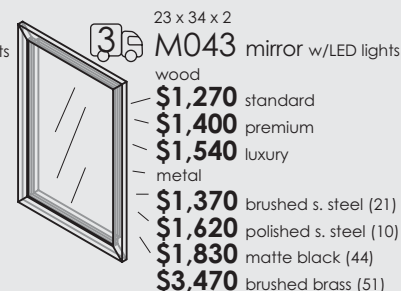

3 23 x 34 x 2
M043 mirror w/LED lights
wood
$1,270 standard
$1,400 premium
$1,540 luxury
metal
$1,370 brushed s. steel (21)
$1,620 polished s. steel (10)
$1,830 matte black (44)
$3,470 brushed brass (51)