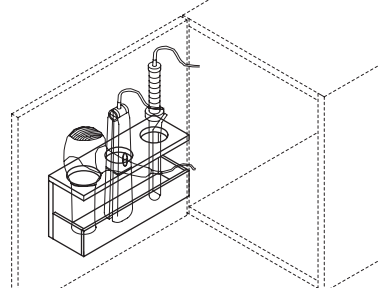

W: 13 D: 4 H: 6

ACC3 accessory holder
$190 baltic birch