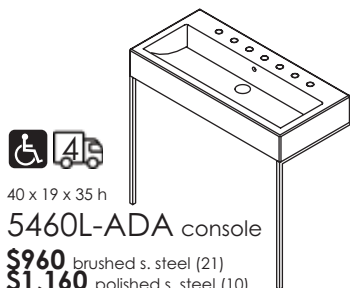

**\$960**

white porcelain (001)  
01, 02, 03  
Drain options: 7100-12

4  
40 x 21 x 34 h

GL40L console

**\$1,950** premium  
**\$2,350** luxury

GL40 lavatory

**\$1,550**

white porcelain (001)  
01, 02, 03  
Drain options: 7100-12