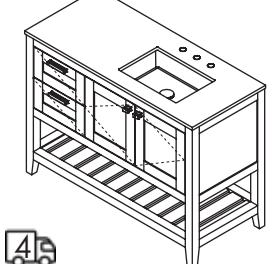

4 48 x 21 x 35 h (dim. with countertop)

H284R vanity
$4,195 standard
$4,625 premium
$5,095 luxury

H284RT countertop
$1,550 stone
$2,300 quartz
$1,150 solid surface

5452UN lavatory **$320**
19 x 14 x 6 h (outside dimensions)
white porcelain (001)
Drain options: 7100-16OF, 7100-13OF