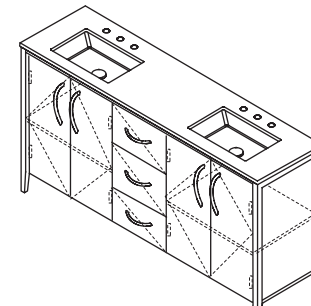

72 x 21 x 35 h (dim. with countertop)

Z506 vanity
$3,950 standard
$4,350 premium
$4,780 luxury

Z506T countertop

$2,200 stone
$3,300 quartz
$1,650 solid surface

5062UN lavatory **$320**

white porcelain (001)
Drain options: 7100-16OF, 7100-13OF