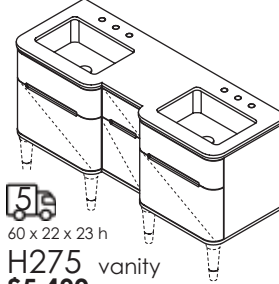

5
60 x 22 x 23 h
H275 vanity
$5,490 standard
$5,990 premium
$6,590 luxury
H27LEG leg **$150** each
H275T countertop
$1,990 stone
$2,985 quartz
$1,495 solid surface
H270 lavatory **$340**
21 x 15 x 7 1/2 h (outside dimensions)
white porcelain (001)
Drain options: 7100-16OF, 7100-13OF