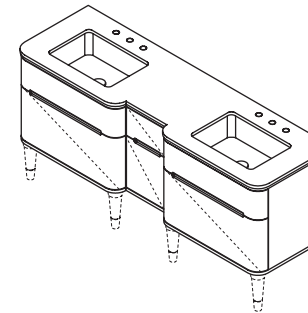

5
72 x 22 x 23 h
H276 vanity
$5,990 standard
$6,590 premium
$6,990 luxury
H27LEG leg **$150** each
H276T countertop
$2,200 stone
$3,300 quartz
$1,650 solid surface
H270 lavatory **$340**
21 x 15 x 7 1/2 h (outside dimensions)
white porcelain (001)
Drain options: 7100-16OF, 7100-13OF

3
20 x 36 h
H277 mirror
$790 standard
$890 premium
$990 luxury

3
20 x 5 x 36 h
H278L med. cabinet left hinge
H278R med. cabinet right hinge
$1,290 standard
$1,390 premium
$1,590 luxury

3
18 x 7 x 24 h
H279 storage cabinet
$1,290 standard
$1,390 premium
$1,590 luxury

2
21 x 15 x 7 1/2 h (outside dimensions)
H270 lavatory
$340
white porcelain (001)
Drain options: 7100-16OF, 7100-13OF