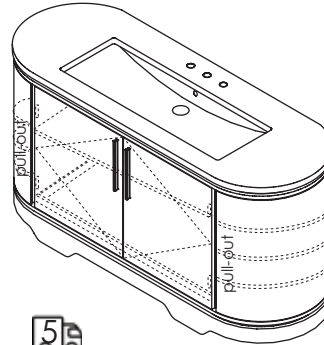

68 x 24 x 35 h

AR120 vanity

$4,990 standard

$5,590 premium

$6,390 luxury

AR120T countertop

$2,250 stone

$3,375 quartz

$1,690 solid surface

4251UN lavatory **$750**

42 x 17 x 6 1/2 h (outside dimensions)

white porcelain (001)

Drain options: 7100-16OF,

7100-13OF