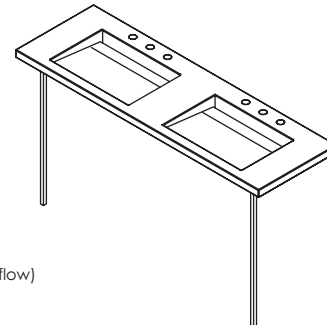

56 x 18 x 34 h

5302L console

$1,190 brushed stainless steel (21)

$1,400 polished stainless steel (10)

$1,580 matte black (44)

$3,500 brushed brass (51)

5302 stone lavatory (no overflow)

$6,990 bianco (WH)

$7,490 marquina (NM)

00, 01, 02, 03

5302S solid surface lavatory (w/overflow)

$1,985

gloss white solid surface (001G)

matte white solid surface (001M)

00, 01, 02, 03

Drain included