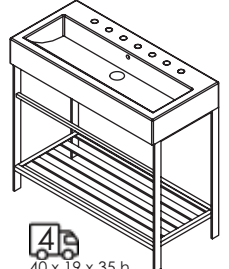

4 **5460AM** console
40 x 19 x 35 h
$2,490 brushed s. steel (21)
$3,340 polished s. steel (10)
$2,750 matte black (44)
$6,990 brushed brass (51)

5460 lavatory
$960
white porcelain (001)
00, 01, 02, 03, or per specs
Drain options: 7100-12,
7100-16OF, 7100-13OF