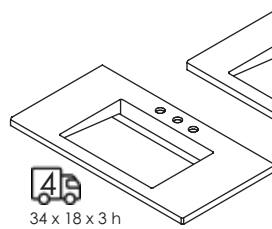

4fa
34 x 18 x 3 h
5301 stone lavatory
$3,990 bianco (WH)
$4,490 marquina (NM)
00, 01, 02, 03
Drain included
5301BR steel bracket
$790