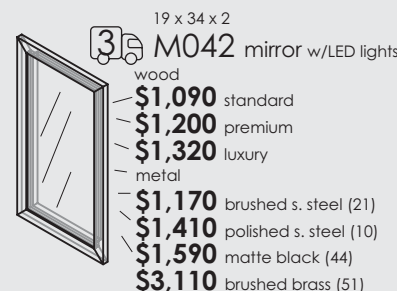

3 19 x 34 x 2
M042 mirror w/LED lights
wood
$1,090 standard
$1,200 premium
$1,320 luxury
metal
$1,170 brushed s. steel (21)
$1,410 polished s. steel (10)
$1,590 matte black (44)
$3,110 brushed brass (51)