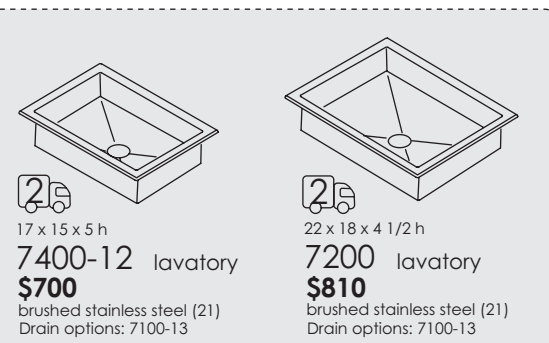

SEMI-RECESSED SINKS

All dimensions are nominal. Shipping class as marked - see Lacava Freight Program for more details.

Faucet holes available as marked: 00 - no faucet hole, 01 - one faucet hole, 02 - two faucet holes center and right, 03 - three faucet holes in 8" spread center

DROP-IN SINKS

All dimensions are nominal. Shipping class as marked - see Lacava Freight Program for more details.

Faucet holes available as marked: 00 - no faucet hole, 01 - one faucet hole, 02 - two faucet holes center and right, 03 - three faucet holes in 8" spread center