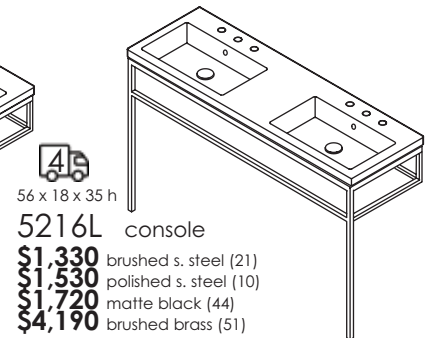

56 x 18 x 35 h

5216L console
$1,330 brushed s. steel (21)
$1,530 polished s. steel (10)
$1,720 matte black (44)
$4,190 brushed brass (51)

5216 lavatory
$1,790
white porcelain (001)
00, 01, 02, 03
Drain options: 7100-12,
7100-16OF, 7100-13OF

2b

ACC7 add-on metal shelf
specify also console code

24"	$980	21	$1,175	10	$1,570	44	$2,940	51
32"	$1,140	21	$1,370	10	$1,825	44	$3,420	51
40"	$1,300	21	$1,560	10	$2,080	44	$3,900	51
48"	$1,460	21	$1,750	10	$2,340	44	$4,380	51
56"	$1,620	21	$1,950	10	$2,590	44	$4,860	51

2b

ACC6 add-on wood shelf
specify also console code

24"	$790/$870/$960
32"	$890/$975/$1,070
40"	$980/$1,080/$1,185
48"	$1,075/$1,185/$1,300
56"	$1,175/$1,290/$1,420