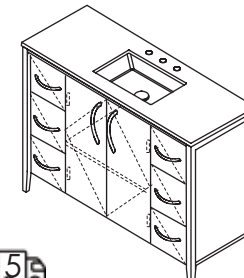

48 x 21 x 35 h (dim. with countertop)

Z504 vanity
$3,990 standard
$4,390 premium
$4,830 luxury

Z504T countertop

$1,490 stone
$2,235 quartz
$1,120 solid surface

5062UN lavatory **$320**

white porcelain (001)
Drain options: 7100-16OF, 7100-13OF

21 x 13 x 7 h (outside dimensions)

5062UN lavatory

$320
white porcelain (001)
Drain options: 7100-16OF,
7100-13OF