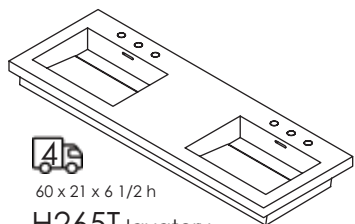

4 60 x 21 x 6 1/2 h
H265T lavatory
$1,680
gloss white solid surface (001G)
matte white solid surface (001M)
00, 01, 02, 03
Drain options: 7100-18OF