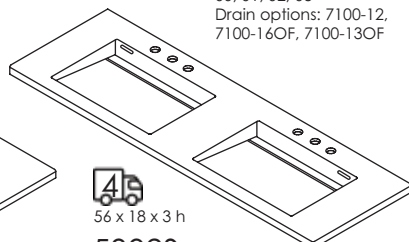

4
34 x 18 x 3 h
5301S solid surface lavatory
$1,290
gloss white solid surface (001G)
matte white solid surface (001M)
00, 01, 02, 03
Drain options: 7100-18OF

4
56 x 18 x 3 h
5302S solid surface lavatory
$1,985
gloss white solid surface (001G)
matte white solid surface (001M)
00, 01, 02, 03
Drain options: 7100-18OF