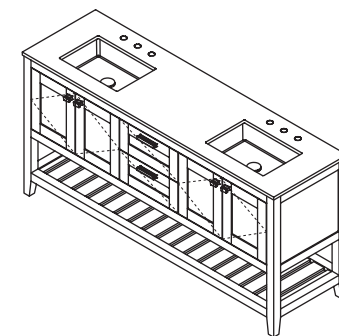

5 72 x 21 x 35 h (dim. with countertop)

H286 vanity
$5,895 standard
$6,495 premium
$7,095 luxury

H286T countertop
$2,300 stone
$3,450 quartz
$1,725 solid surface

5452UN lavatory **$320**
19 x 14 x 6 h (outside dimensions)
white porcelain (001)
Drain options: 7100-16OF, 7100-13OF