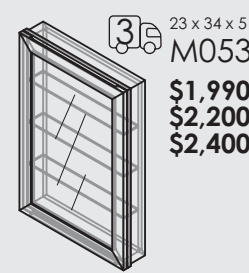

3 23 x 34 x 5
M053
$1,990 standard
$2,200 premium
$2,400 luxury