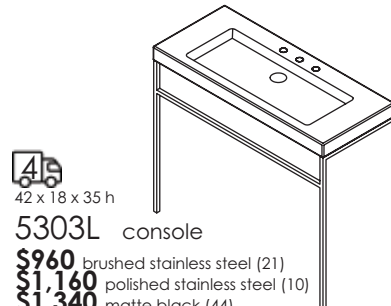

4  
40 x 19 x 35 h

5460L-ADA console

**\$960** brushed s. steel (21)  
**\$1,160** polished s. steel (10)  
**\$1,340** matte black (44)  
**\$2,300** brushed brass (51)

5460 lavatory

**\$960**

white porcelain (001)  
00, 01, 02, 03, or per specs  
Drain options: 7100-12,  
7100-16OF, 7100-13OF