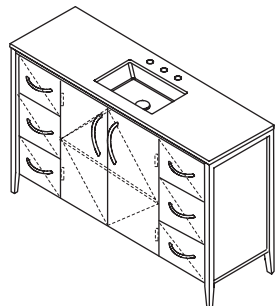

60 x 21 x 35 h (dim. with countertop)

Z505C vanity
$4,110 standard
$4,520 premium
$4,970 luxury

Z505CT countertop

$1,990 stone
$2,985 quartz
$1,495 solid surface

5062UN lavatory **$320**

white porcelain (001)
Drain options: 7100-16OF, 7100-13OF