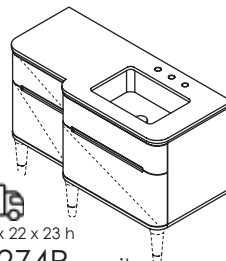

5
48 x 22 x 23 h
H274R vanity
$3,990 standard
$4,390 premium
$4,890 luxury
H27LEG leg **$150** each
H274RT countertop
$1,490 stone
$2,235 quartz
$1,120 solid surface
H270 lavatory **$340**
21 x 15 x 7 1/2 h (outside dimensions)
white porcelain (001)
Drain options: 7100-16OF, 7100-13OF